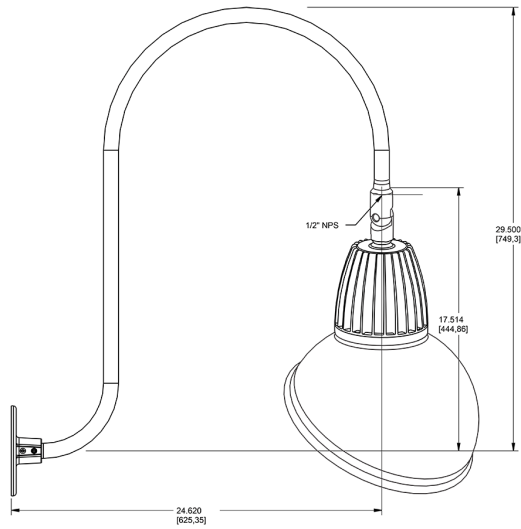

Dimensions

Features

- Adjustable 45° swivel joint
- Superior heat sink
- Die-cast aluminum housing
- 5-Year, No-Compromise Warranty

Ordering Matrix

Family	Wattage	Color Temp	Reflector	Shade	ShadeSize	Finish
GN3LED	13	N	R	AD		W
	13 = 13W 26 = 26W	Y = 3000K Warm N = 4000K Neutral	Blank = Flood R = Rectangular S = Spot	AD = Angled Dome	11 = 11" Blank = 15"	B = Black W = White A = Bronze S = Silver G = Hunter Green YL = Yellow LB = Light Blue BL = Royal Blue BWN = Brown I = Ivory R = Red