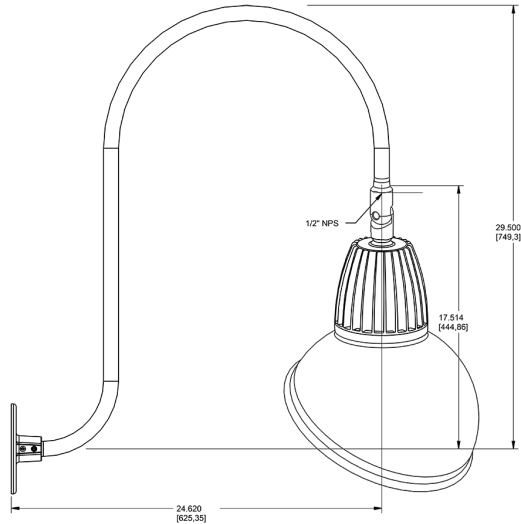

Technical Specifications

Compliance

UL Listed:

Suitable for wet locations. Suitable for mounting within 4ft (1.2m) of the ground.

IESNA LM-79 & lm-80 Testing:

RAB LED luminaires and LED components have been tested by an independent laboratory in accordance with IESNA lm-79 and lm-80

Dimensions

Features

- Adjustable 45° swivel joint
- Superior heat sink
- Die-cast aluminum housing
- 5-Year, No-Compromise Warranty

Ordering Matrix

Family	Wattage	Color Temp	Reflector	Shade	ShadeSize	Finish
GN3LED	13	N	R	AD		A
	13 = 13W 26 = 26W	Y = 3000K Warm N = 4000K Neutral	Blank = Flood R = Rectangular S = Spot	AD = Angled Dome	11 = 11" Blank = 15"	B = Black W = White A = Bronze S = Silver G = Hunter Green YL = Yellow LB = Light Blue BL = Royal Blue BWN = Brown I = Ivory R = Red