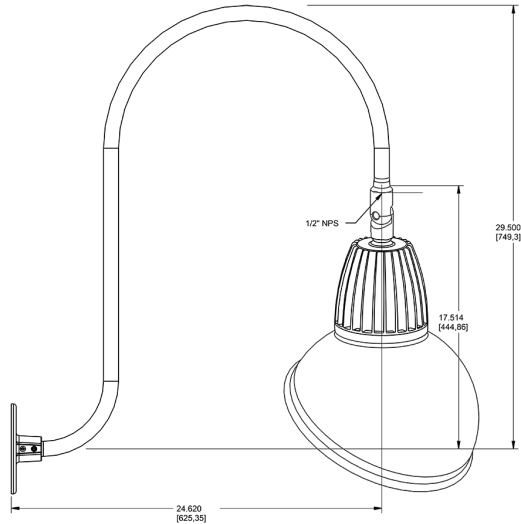

Technical Specifications

Compliance

UL Listed:

Suitable for wet locations. Suitable for mounting within 4ft (1.2m) of the ground.

IESNA LM-79 & lm-80 Testing:

RAB LED luminaires and LED components have been tested by an independent laboratory in accordance with IESNA lm-79 and lm-80

Dimensions

Features

- Adjustable 45° swivel joint
- Superior heat sink
- Die-cast aluminum housing
- 5-Year, No-Compromise Warranty

Ordering Matrix

Family	Wattage	Color Temp	Reflector	Shade	ShadeSize	Finish
GN3LED	13	N	R	AD	11	BWN
	13 = 13W 26 = 26W	Y = 3000K Warm N = 4000K Neutral	Blank = Flood R = Rectangular S = Spot	AD = Angled Dome	11 = 11" Blank = 15"	B = Black W = White A = Bronze S = Silver G = Hunter Green YL = Yellow LB = Light Blue BL = Royal Blue BWN = Brown I = Ivory R = Red