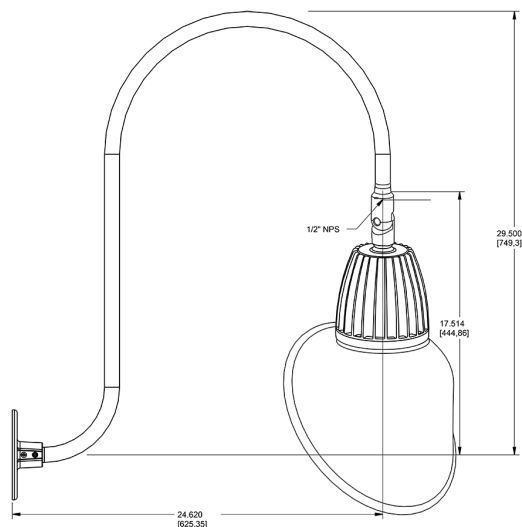

## Dimensions

## Features

- Adjustable 45° swivel joint
- Superior heat sink
- Die-cast aluminum housing
- 5-Year, No-Compromise Warranty