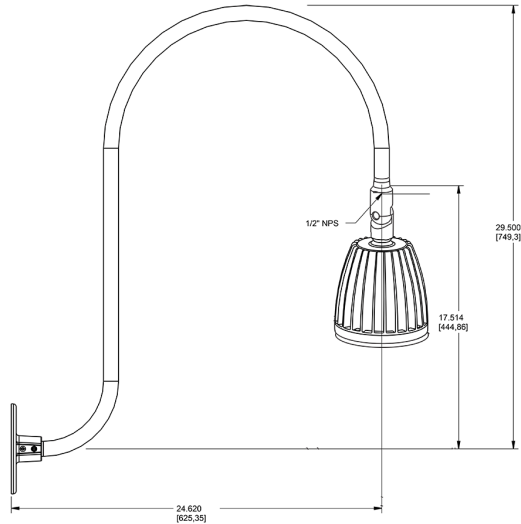

Lead Time:

12 - 14 weeks standard shipping.

Technical Specifications (continued)

Buy American Act Compliance:

RAB values USA manufacturing! Upon request, RAB may be able to manufacture this product to be compliant with the Buy American Act (BAA). Please contact customer service to request a quote for the product to be made BAA compliant.

Dimensions

Features

- Adjustable 45° swivel joint
- Superior heat sink
- Die-cast aluminum housing
- 5-Year, No-Compromise Warranty

Ordering Matrix

Family	Wattage	Color Temp	Reflector	Shade	ShadeSize	Finish
GN3LED	13	N	R			A
	13 = 13W 26 = 26W	Y = 3000K Warm N = 4000K Neutral	Blank = Flood R = Rectangular S = Spot	Blank = No Shade	Blank = No Shade Size	B = Black W = White A = Bronze S = Silver G = Hunter Green YL = Yellow LB = Light Blue BL = Royal Blue BWN = Brown I = Ivory R = Red