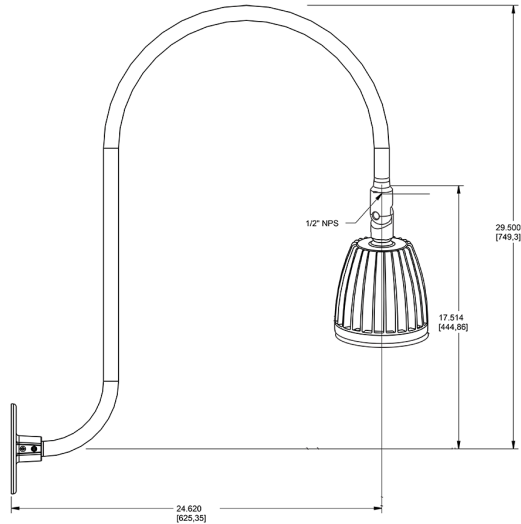

Lead Time:

12 - 14 weeks standard shipping.

Technical Specifications (continued)

Buy American Act Compliance:

RAB values USA manufacturing! Upon request, RAB may be able to manufacture this product to be compliant with the Buy American Act (BAA). Please contact customer service to request a quote for the product to be made BAA compliant.

Dimensions

Features

- Adjustable 45° swivel joint
- Superior heat sink
- Die-cast aluminum housing
- 5-Year, No-Compromise Warranty

Ordering Matrix

Family	Wattage	Color Temp	Reflector	Shade	ShadeSize	Finish
GN3LED	13	N				LB
	13 = 13W 26 = 26W	Y = 3000K Warm N = 4000K Neutral	Blank = Flood R = Rectangular S = Spot	Blank = No Shade	Blank = No Shade Size	B = Black W = White A = Bronze S = Silver G = Hunter Green YL = Yellow LB = Light Blue BL = Royal Blue BWN = Brown I = Ivory R = Red