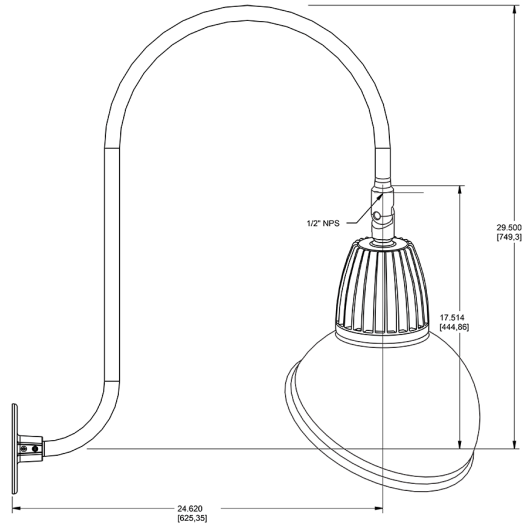

Dimensions

Features

- Adjustable 45° swivel joint
- Superior heat sink
- Die-cast aluminum housing
- 5-Year, No-Compromise Warranty

Ordering Matrix

Family	Wattage	Color Temp	Reflector	Shade	ShadeSize	Finish
GN3LED	13	N		AD		A
	13 = 13W 26 = 26W	Y = 3000K Warm N = 4000K Neutral	Blank = Flood R = Rectangular S = Spot	AD = Angled Dome	11 = 11" Blank = 15"	B = Black W = White A = Bronze S = Silver G = Hunter Green YL = Yellow LB = Light Blue BL = Royal Blue BWN = Brown I = Ivory R = Red