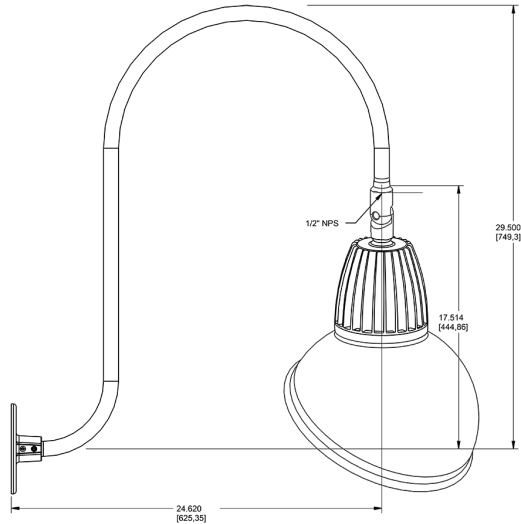

Technical Specifications

Compliance

UL Listed:

Suitable for wet locations. Suitable for mounting within 4ft (1.2m) of the ground.

IESNA LM-79 & lm-80 Testing:

RAB LED luminaires and LED components have been tested by an independent laboratory in accordance with IESNA lm-79 and lm-80

Dimensions

Features

- Adjustable 45° swivel joint
- Superior heat sink
- Die-cast aluminum housing
- 5-Year, No-Compromise Warranty

Ordering Matrix

Family	Wattage	Color Temp	Reflector	Shade	ShadeSize	Finish
GN3LED	13	N		AD	11	S
	13 = 13W 26 = 26W	Y = 3000K Warm N = 4000K Neutral	Blank = Flood R = Rectangular S = Spot	AD = Angled Dome	11 = 11" Blank = 15"	B = Black W = White A = Bronze S = Silver G = Hunter Green YL = Yellow LB = Light Blue BL = Royal Blue BWN = Brown I = Ivory R = Red