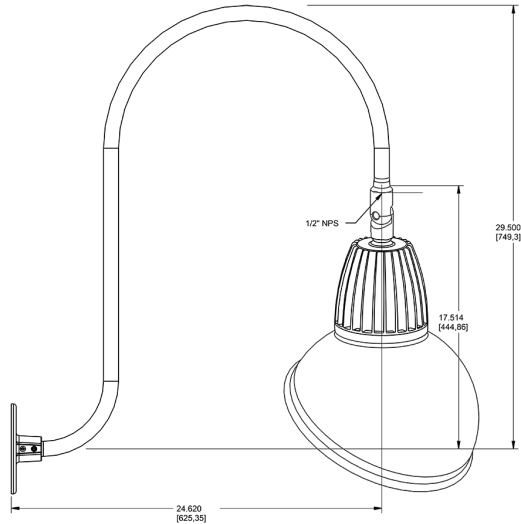

Technical Specifications

Compliance

UL Listed:

Suitable for wet locations. Suitable for mounting within 4ft (1.2m) of the ground.

IESNA LM-79 & lm-80 Testing:

RAB LED luminaires and LED components have been tested by an independent laboratory in accordance with IESNA lm-79 and lm-80

Dimensions

Features

- Adjustable 45° swivel joint
- Superior heat sink
- Die-cast aluminum housing
- 5-Year, No-Compromise Warranty

Ordering Matrix

Family	Wattage	Color Temp	Reflector	Shade	ShadeSize	Finish
GN3LED	13	N		AD	11	I
	13 = 13W 26 = 26W	Y = 3000K Warm N = 4000K Neutral	Blank = Flood R = Rectangular S = Spot	AD = Angled Dome	11 = 11" Blank = 15"	B = Black W = White A = Bronze S = Silver G = Hunter Green YL = Yellow LB = Light Blue BL = Royal Blue BWN = Brown I = Ivory R = Red