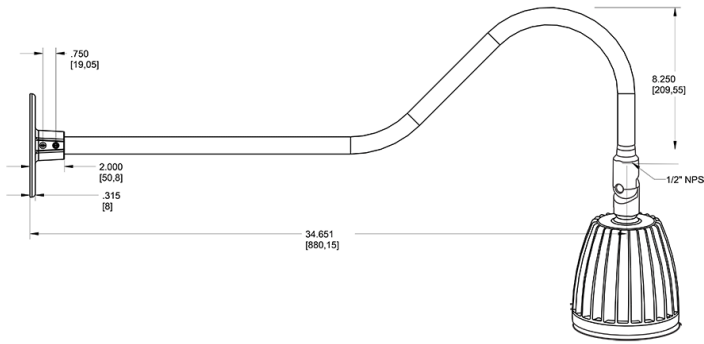

Dimensions

Features

- Adjustable 45° swivel joint
- Superior heat sink
- Die-cast aluminum housing
- 5-Year, No-Compromise Warranty

Ordering Matrix

Family	Wattage	Color Temp	Reflector	Shade	ShadeSize	Finish
GN2LED	26	Y	S			YL
	13 = 13W 26 = 26W	Y = 3000K Warm N = 4000K Neutral	Blank = Flood R = Rectangular S = Spot	Blank = No Shade	Blank = No Shade Size	B = Black W = White A = Bronze S = Silver G = Hunter Green YL = Yellow LB = Light Blue BL = Royal Blue BWN = Brown I = Ivory R = Red