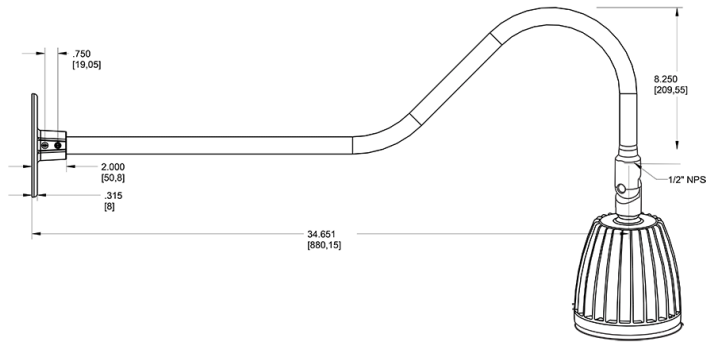

Dimensions

Features

- Adjustable 45° swivel joint
- Superior heat sink
- Die-cast aluminum housing
- 5-Year, No-Compromise Warranty

Ordering Matrix

Family	Wattage	Color Temp	Reflector	Shade	ShadeSize	Finish
GN2LED	26	Y	S			W
	13 = 13W 26 = 26W	Y = 3000K Warm N = 4000K Neutral	Blank = Flood R = Rectangular S = Spot	Blank = No Shade	Blank = No Shade Size	B = Black W = White A = Bronze S = Silver G = Hunter Green YL = Yellow LB = Light Blue BL = Royal Blue BWN = Brown I = Ivory R = Red