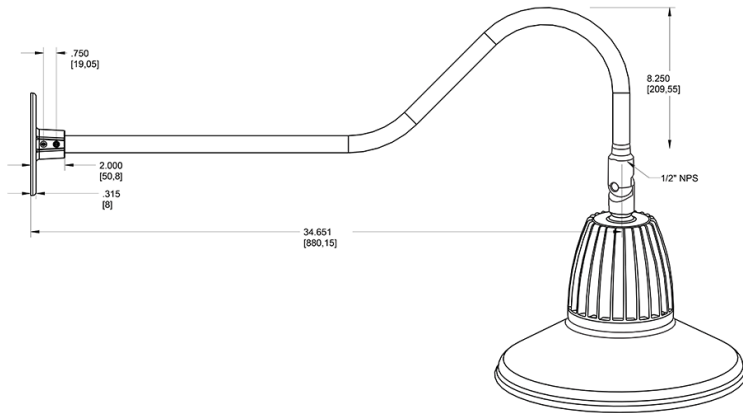

Dimensions

Features

- Adjustable 45° swivel joint
- Superior heat sink
- Die-cast aluminum housing
- 5-Year, No-Compromise Warranty

Ordering Matrix

Family	Wattage	Color Temp	Reflector	Shade	ShadeSize	Finish
GN2LED	26	Y		ST		R
	13 = 13W 26 = 26W	Y = 3000K Warm N = 4000K Neutral	Blank = Flood R = Rectangular S = Spot	ST = Straight Shade	11 = 11" Blank = 15"	B = Black W = White A = Bronze S = Silver G = Hunter Green YL = Yellow LB = Light Blue BL = Royal Blue BWN = Brown I = Ivory R = Red