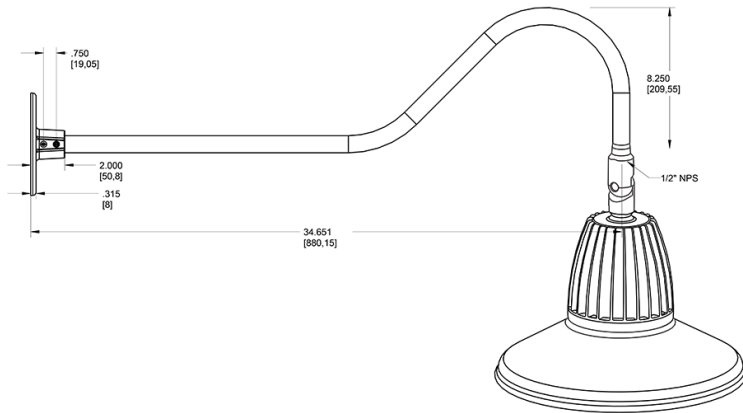

Dimensions

Features

- Adjustable 45° swivel joint
- Superior heat sink
- Die-cast aluminum housing
- 5-Year, No-Compromise Warranty

Ordering Matrix

Family	Wattage	Color Temp	Reflector	Shade	ShadeSize	Finish
GN2LED	26	Y		ST		LB
	13 = 13W 26 = 26W	Y = 3000K Warm N = 4000K Neutral	Blank = Flood R = Rectangular S = Spot	ST = Straight Shade	11 = 11" Blank = 15"	B = Black W = White A = Bronze S = Silver G = Hunter Green YL = Yellow LB = Light Blue BL = Royal Blue BWN = Brown I = Ivory R = Red