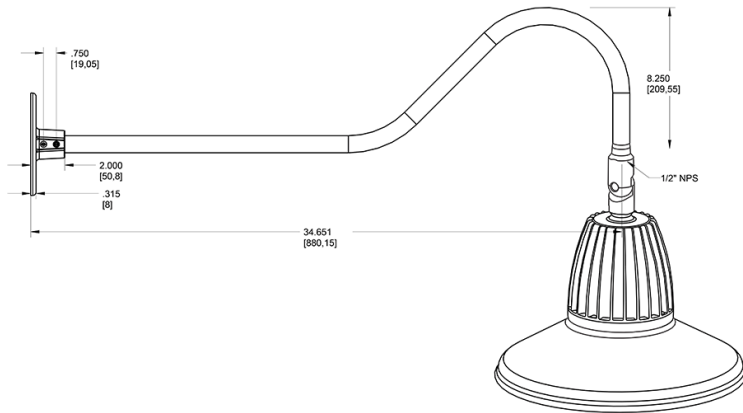

Dimensions

Features

- Adjustable 45° swivel joint
- Superior heat sink
- Die-cast aluminum housing
- 5-Year, No-Compromise Warranty

Ordering Matrix

Family	Wattage	Color Temp	Reflector	Shade	ShadeSize	Finish
GN2LED	26	Y		ST		BWN
	13 = 13W 26 = 26W	Y = 3000K Warm N = 4000K Neutral	Blank = Flood R = Rectangular S = Spot	ST = Straight Shade	11 = 11" Blank = 15"	B = Black W = White A = Bronze S = Silver G = Hunter Green YL = Yellow LB = Light Blue BL = Royal Blue BWN = Brown I = Ivory R = Red