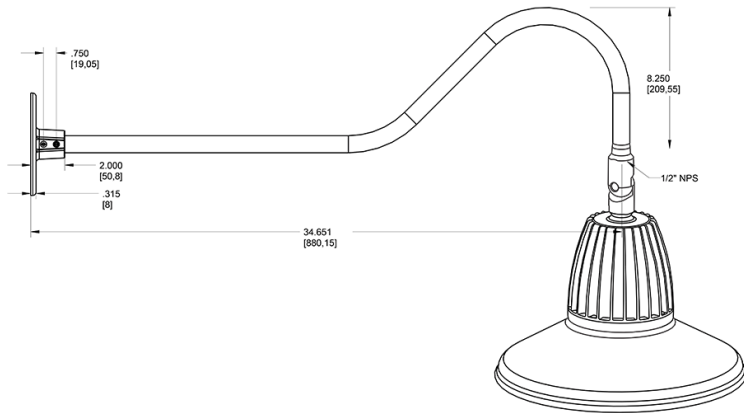

Dimensions

Features

- Adjustable 45° swivel joint
- Superior heat sink
- Die-cast aluminum housing
- 5-Year, No-Compromise Warranty

Ordering Matrix

Family	Wattage	Color Temp	Reflector	Shade	ShadeSize	Finish
GN2LED	26	Y		ST		BL
	13 = 13W 26 = 26W	Y = 3000K Warm N = 4000K Neutral	Blank = Flood R = Rectangular S = Spot	ST = Straight Shade	11 = 11" Blank = 15"	B = Black W = White A = Bronze S = Silver G = Hunter Green YL = Yellow LB = Light Blue BL = Royal Blue BWN = Brown I = Ivory R = Red