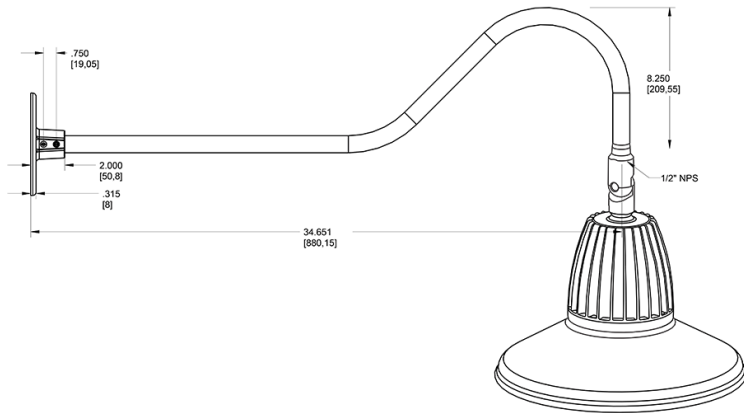

Dimensions

Features

- Adjustable 45° swivel joint
- Superior heat sink
- Die-cast aluminum housing
- 5-Year, No-Compromise Warranty

Ordering Matrix

Family	Wattage	Color Temp	Reflector	Shade	ShadeSize	Finish
GN2LED	26	Y		ST		B
	13 = 13W 26 = 26W	Y = 3000K Warm N = 4000K Neutral	Blank = Flood R = Rectangular S = Spot	ST = Straight Shade	11 = 11" Blank = 15"	B = Black W = White A = Bronze S = Silver G = Hunter Green YL = Yellow LB = Light Blue BL = Royal Blue BWN = Brown I = Ivory R = Red