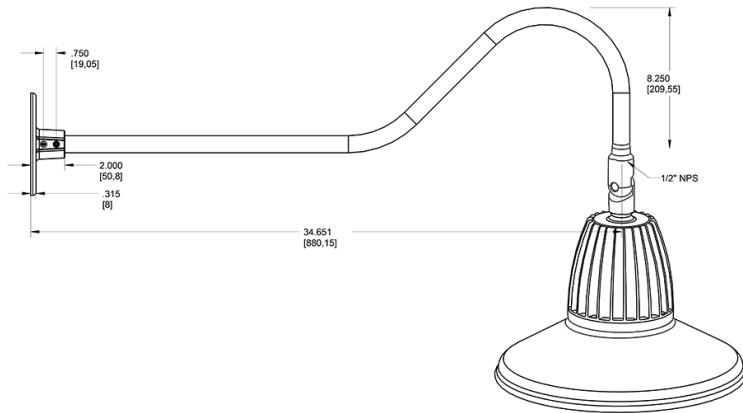

Dimensions

Features

- Adjustable 45° swivel joint
- Superior heat sink
- Die-cast aluminum housing
- 5-Year, No-Compromise Warranty

Ordering Matrix

Family	Wattage	Color Temp	Reflector	Shade	ShadeSize	Finish
GN2LED	26	Y		ST		A
	13 = 13W 26 = 26W	Y = 3000K Warm N = 4000K Neutral	Blank = Flood R = Rectangular S = Spot	ST = Straight Shade	11 = 11" Blank = 15"	B = Black W = White A = Bronze S = Silver G = Hunter Green YL = Yellow LB = Light Blue BL = Royal Blue BWN = Brown I = Ivory R = Red