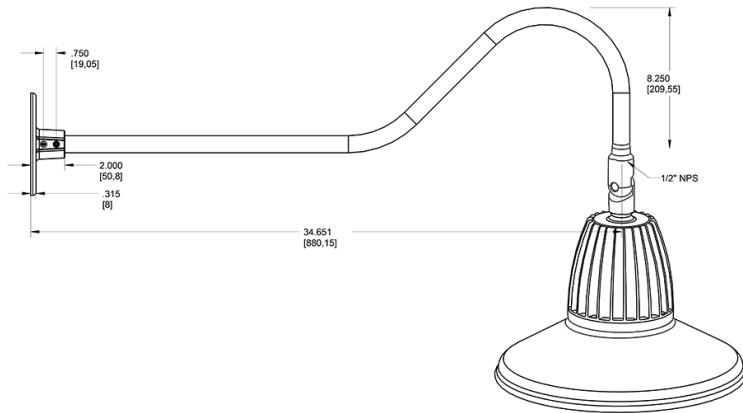

Dimensions

Features

- Adjustable 45° swivel joint
- Superior heat sink
- Die-cast aluminum housing
- 5-Year, No-Compromise Warranty

Ordering Matrix

Family	Wattage	Color Temp	Reflector	Shade	ShadeSize	Finish
GN2LED	26	Y		ST	11	YL
	13 = 13W 26 = 26W	Y = 3000K Warm N = 4000K Neutral	Blank = Flood R = Rectangular S = Spot	ST = Straight Shade	11 = 11" Blank = 15"	B = Black W = White A = Bronze S = Silver G = Hunter Green YL = Yellow LB = Light Blue BL = Royal Blue BWN = Brown I = Ivory R = Red