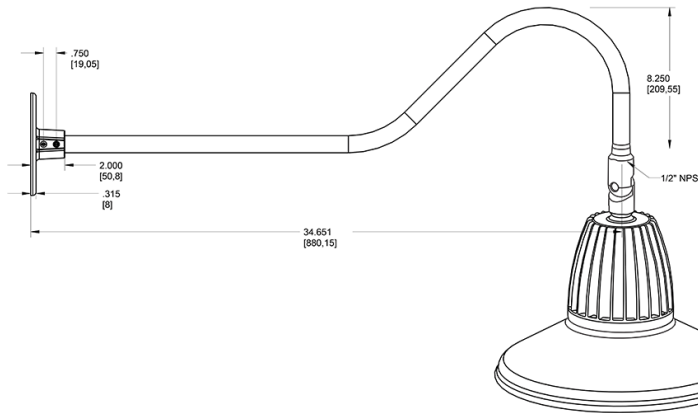

Dimensions

Features

- Adjustable 45° swivel joint
- Superior heat sink
- Die-cast aluminum housing
- 5-Year, No-Compromise Warranty

Ordering Matrix

Family	Wattage	Color Temp	Reflector	Shade	ShadeSize	Finish
GN2LED	26	Y		ST	11	R
	13 = 13W 26 = 26W	Y = 3000K Warm N = 4000K Neutral	Blank = Flood R = Rectangular S = Spot	ST = Straight Shade	11 = 11" Blank = 15"	B = Black W = White A = Bronze S = Silver G = Hunter Green YL = Yellow LB = Light Blue BL = Royal Blue BWN = Brown I = Ivory R = Red