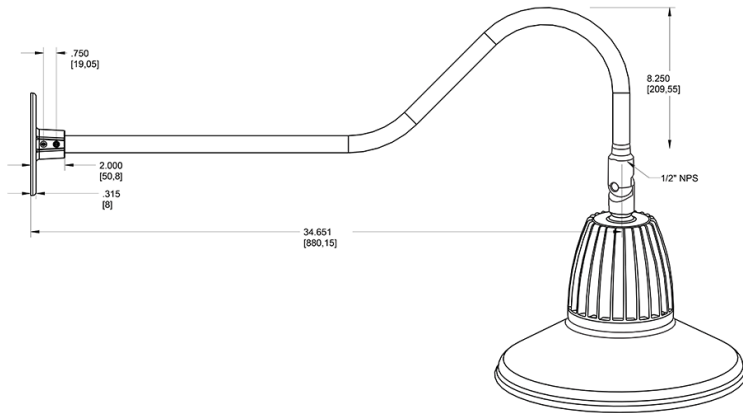

Dimensions

Features

- Adjustable 45° swivel joint
- Superior heat sink
- Die-cast aluminum housing
- 5-Year, No-Compromise Warranty

Ordering Matrix

Family	Wattage	Color Temp	Reflector	Shade	ShadeSize	Finish
GN2LED	26	Y		ST	11	LB
	13 = 13W 26 = 26W	Y = 3000K Warm N = 4000K Neutral	Blank = Flood R = Rectangular S = Spot	ST = Straight Shade	11 = 11" Blank = 15"	B = Black W = White A = Bronze S = Silver G = Hunter Green YL = Yellow LB = Light Blue BL = Royal Blue BWN = Brown I = Ivory R = Red