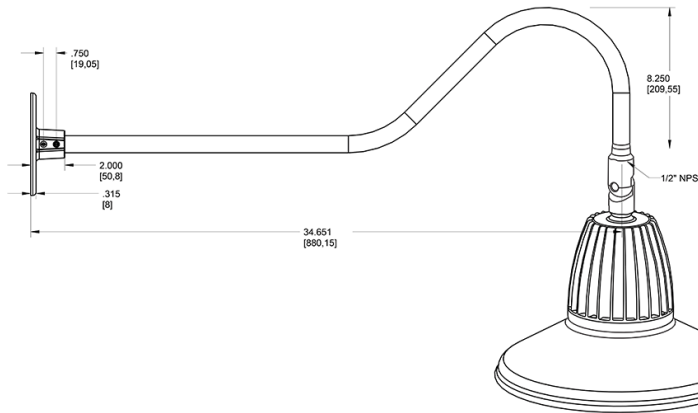

Dimensions

Features

- Adjustable 45° swivel joint
- Superior heat sink
- Die-cast aluminum housing
- 5-Year, No-Compromise Warranty

Ordering Matrix

Family	Wattage	Color Temp	Reflector	Shade	ShadeSize	Finish
GN2LED	26	Y		ST	11	I
	13 = 13W 26 = 26W	Y = 3000K Warm N = 4000K Neutral	Blank = Flood R = Rectangular S = Spot	ST = Straight Shade	11 = 11" Blank = 15"	B = Black W = White A = Bronze S = Silver G = Hunter Green YL = Yellow LB = Light Blue BL = Royal Blue BWN = Brown I = Ivory R = Red