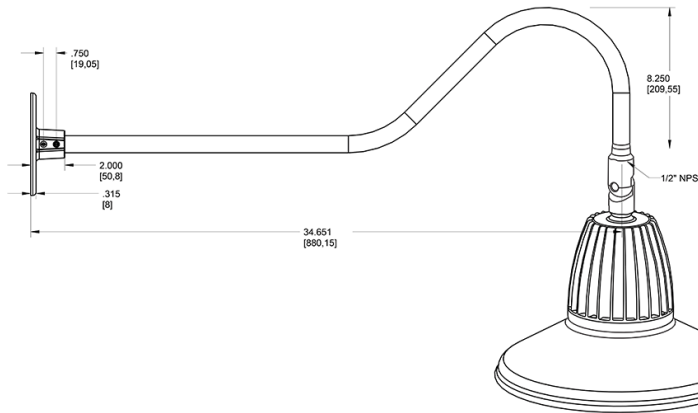

Dimensions

Features

- Adjustable 45° swivel joint
- Superior heat sink
- Die-cast aluminum housing
- 5-Year, No-Compromise Warranty

Ordering Matrix

Family	Wattage	Color Temp	Reflector	Shade	ShadeSize	Finish
GN2LED	26	Y		ST	11	G
	13 = 13W 26 = 26W	Y = 3000K Warm N = 4000K Neutral	Blank = Flood R = Rectangular S = Spot	ST = Straight Shade	11 = 11" Blank = 15"	B = Black W = White A = Bronze S = Silver G = Hunter Green YL = Yellow LB = Light Blue BL = Royal Blue BWN = Brown I = Ivory R = Red