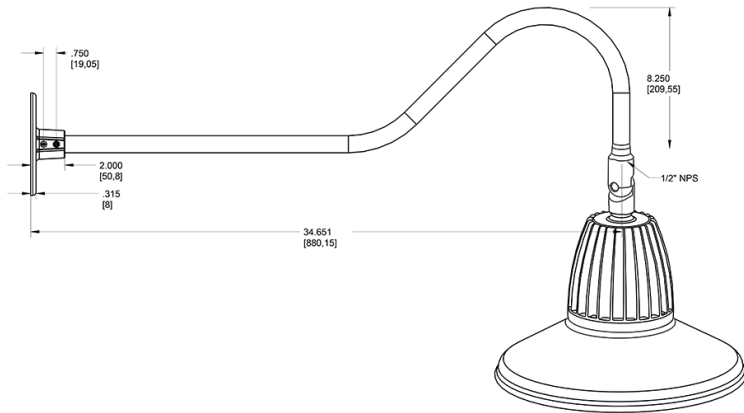

Dimensions

Features

- Adjustable 45° swivel joint
- Superior heat sink
- Die-cast aluminum housing
- 5-Year, No-Compromise Warranty

Ordering Matrix

Family	Wattage	Color Temp	Reflector	Shade	ShadeSize	Finish
GN2LED	26	Y	S	ST		YL
	13 = 13W 26 = 26W	Y = 3000K Warm N = 4000K Neutral	Blank = Flood R = Rectangular S = Spot	ST = Straight Shade	11 = 11" Blank = 15"	B = Black W = White A = Bronze S = Silver G = Hunter Green YL = Yellow LB = Light Blue BL = Royal Blue BWN = Brown I = Ivory R = Red