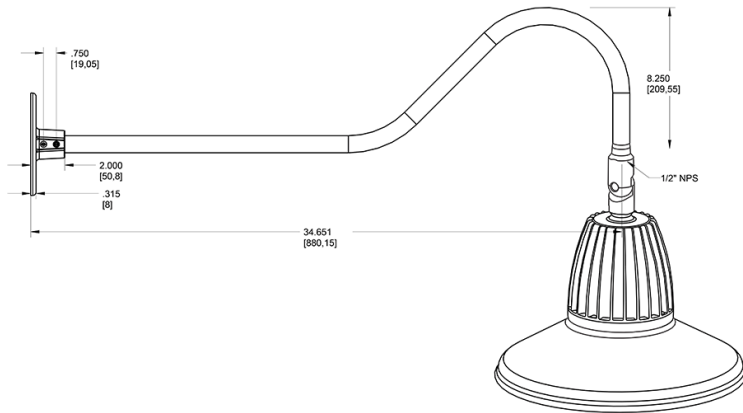

Dimensions

Features

- Adjustable 45° swivel joint
- Superior heat sink
- Die-cast aluminum housing
- 5-Year, No-Compromise Warranty

Ordering Matrix

Family	Wattage	Color Temp	Reflector	Shade	ShadeSize	Finish
GN2LED	26	Y	S	ST		R
	13 = 13W 26 = 26W	Y = 3000K Warm N = 4000K Neutral	Blank = Flood R = Rectangular S = Spot	ST = Straight Shade	11 = 11" Blank = 15"	B = Black W = White A = Bronze S = Silver G = Hunter Green YL = Yellow LB = Light Blue BL = Royal Blue BWN = Brown I = Ivory R = Red