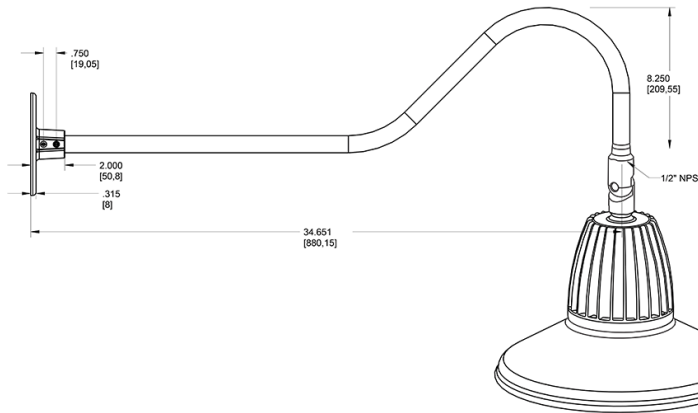

Dimensions

Features

- Adjustable 45° swivel joint
- Superior heat sink
- Die-cast aluminum housing
- 5-Year, No-Compromise Warranty

Ordering Matrix

Family	Wattage	Color Temp	Reflector	Shade	ShadeSize	Finish
GN2LED	26	Y	S	ST		G
	13 = 13W 26 = 26W	Y = 3000K Warm N = 4000K Neutral	Blank = Flood R = Rectangular S = Spot	ST = Straight Shade	11 = 11" Blank = 15"	B = Black W = White A = Bronze S = Silver G = Hunter Green YL = Yellow LB = Light Blue BL = Royal Blue BWN = Brown I = Ivory R = Red