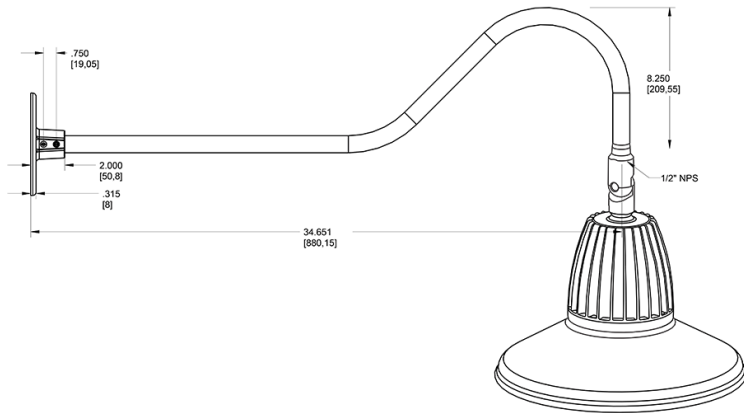

Dimensions

Features

- Adjustable 45° swivel joint
- Superior heat sink
- Die-cast aluminum housing
- 5-Year, No-Compromise Warranty

Ordering Matrix

Family	Wattage	Color Temp	Reflector	Shade	ShadeSize	Finish
GN2LED	26	Y	S	ST		BL
	13 = 13W 26 = 26W	Y = 3000K Warm N = 4000K Neutral	Blank = Flood R = Rectangular S = Spot	ST = Straight Shade	11 = 11" Blank = 15"	B = Black W = White A = Bronze S = Silver G = Hunter Green YL = Yellow LB = Light Blue BL = Royal Blue BWN = Brown I = Ivory R = Red