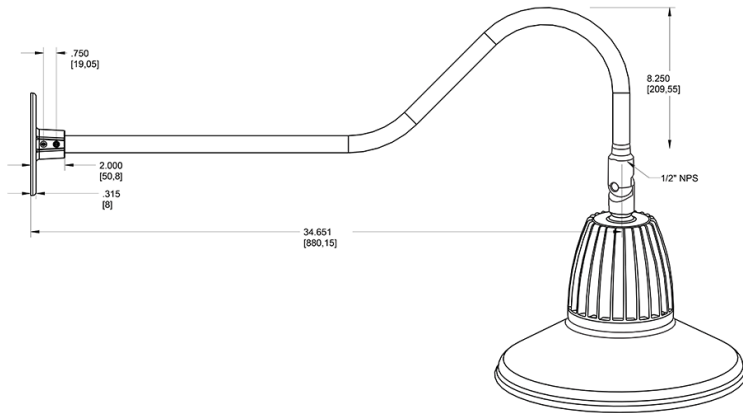

Dimensions

Features

- Adjustable 45° swivel joint
- Superior heat sink
- Die-cast aluminum housing
- 5-Year, No-Compromise Warranty

Ordering Matrix

Family	Wattage	Color Temp	Reflector	Shade	ShadeSize	Finish
GN2LED	26	Y	S	ST		B
	13 = 13W 26 = 26W	Y = 3000K Warm N = 4000K Neutral	Blank = Flood R = Rectangular S = Spot	ST = Straight Shade	11 = 11" Blank = 15"	B = Black W = White A = Bronze S = Silver G = Hunter Green YL = Yellow LB = Light Blue BL = Royal Blue BWN = Brown I = Ivory R = Red