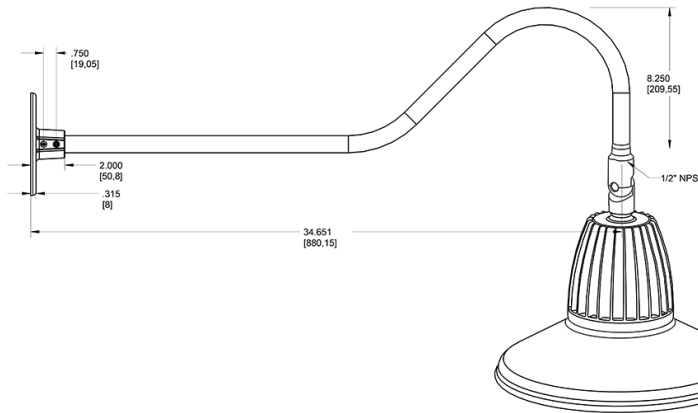

Dimensions

Features

- Adjustable 45° swivel joint
- Superior heat sink
- Die-cast aluminum housing
- 5-Year, No-Compromise Warranty

Ordering Matrix

Family	Wattage	Color Temp	Reflector	Shade	ShadeSize	Finish
GN2LED	26	Y	S	ST	11	YL
	13 = 13W 26 = 26W	Y = 3000K Warm N = 4000K Neutral	Blank = Flood R = Rectangular S = Spot	ST = Straight Shade	11 = 11" Blank = 15"	B = Black W = White A = Bronze S = Silver G = Hunter Green YL = Yellow LB = Light Blue BL = Royal Blue BWN = Brown I = Ivory R = Red