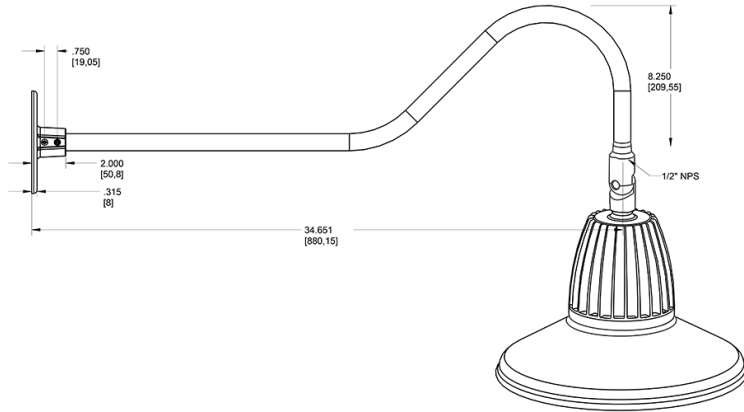

Technical Specifications

Compliance

UL Listed:

Suitable for wet locations. Suitable for mounting within 4ft (1.2m) of the ground.

IESNA LM-79 & LM-80 Testing:

RAB LED luminaires and LED components have been tested by an independent laboratory in accordance with IESNA LM-79 and LM-80.

Dimensions

Features

- Adjustable 45° swivel joint
- Superior heat sink
- Die-cast aluminum housing
- 5-Year, No-Compromise Warranty

Ordering Matrix

Family	Wattage	Color Temp	Reflector	Shade	ShadeSize	Finish
GN2LED	26	Y	S	ST	11	S
	26 = 26W 13 = 13W	Y = 3000K Warm N = 4000K Neutral	Blank = Flood R = Rectangular S = Spot	ST = Straight Shade	11 = 11" Blank = 15"	R = Red I = Ivory BWN = Brown BL = Royal Blue LB = Light Blue YL = Yellow G = Hunter Green S = Silver A = Bronze W = White B = Black