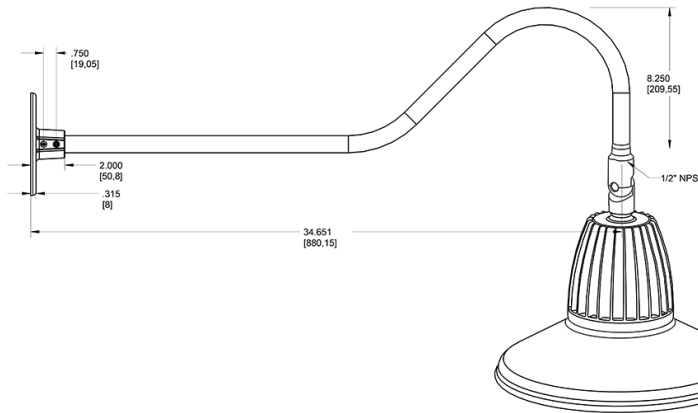

Dimensions

Features

- Adjustable 45° swivel joint
- Superior heat sink
- Die-cast aluminum housing
- 5-Year, No-Compromise Warranty

Ordering Matrix

Family	Wattage	Color Temp	Reflector	Shade	ShadeSize	Finish
GN2LED	26	Y	S	ST	11	R
	13 = 13W 26 = 26W	Y = 3000K Warm N = 4000K Neutral	Blank = Flood R = Rectangular S = Spot	ST = Straight Shade	11 = 11" Blank = 15"	B = Black W = White A = Bronze S = Silver G = Hunter Green YL = Yellow LB = Light Blue BL = Royal Blue BWN = Brown I = Ivory R = Red