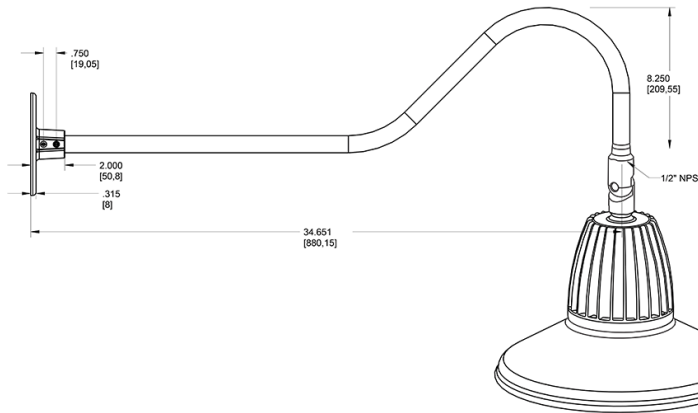

Technical Specifications

Compliance

UL Listed:

Suitable for wet locations. Suitable for mounting within 4ft (1.2m) of the ground.

IESNA LM-79 & lm-80 Testing:

RAB LED luminaires and LED components have been tested by an independent laboratory in accordance with IESNA lm-79 and lm-80

Dimensions

Features

- Adjustable 45° swivel joint
- Superior heat sink
- Die-cast aluminum housing
- 5-Year, No-Compromise Warranty

Ordering Matrix

Family	Wattage	Color Temp	Reflector	Shade	ShadeSize	Finish
GN2LED	26	Y	S	ST	11	BL
	13 = 13W 26 = 26W	Y = 3000K Warm N = 4000K Neutral	Blank = Flood R = Rectangular S = Spot	ST = Straight Shade	11 = 11" Blank = 15"	B = Black W = White A = Bronze S = Silver G = Hunter Green YL = Yellow LB = Light Blue BL = Royal Blue BWN = Brown I = Ivory R = Red