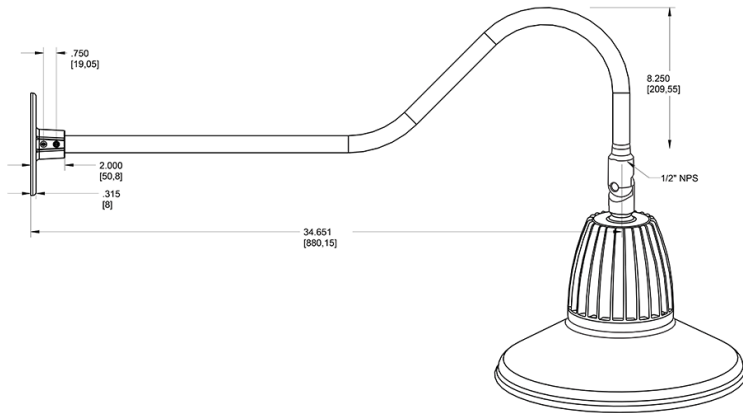

Dimensions

Features

- Adjustable 45° swivel joint
- Superior heat sink
- Die-cast aluminum housing
- 5-Year, No-Compromise Warranty

Ordering Matrix

Family	Wattage	Color Temp	Reflector	Shade	ShadeSize	Finish
GN2LED	26	Y	S	ST	11	B
	13 = 13W 26 = 26W	Y = 3000K Warm N = 4000K Neutral	Blank = Flood R = Rectangular S = Spot	ST = Straight Shade	11 = 11" Blank = 15"	B = Black W = White A = Bronze S = Silver G = Hunter Green YL = Yellow LB = Light Blue BL = Royal Blue BWN = Brown I = Ivory R = Red