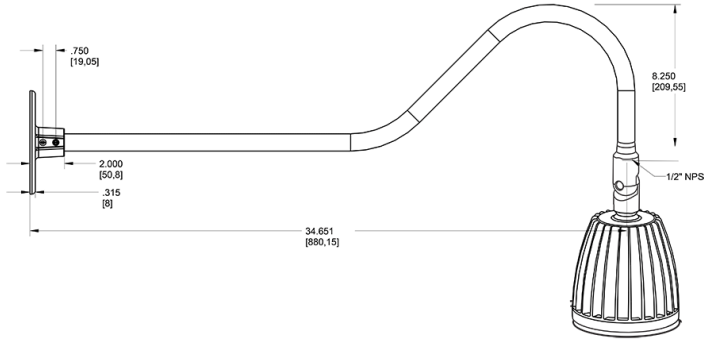

Dimensions

Features

- Adjustable 45° swivel joint
- Superior heat sink
- Die-cast aluminum housing
- 5-Year, No-Compromise Warranty

Ordering Matrix

Family	Wattage	Color Temp	Reflector	Shade	ShadeSize	Finish
GN2LED	26	Y	S			S
	13 = 13W 26 = 26W	Y = 3000K Warm N = 4000K Neutral	Blank = Flood R = Rectangular S = Spot	Blank = No Shade	Blank = No Shade Size	B = Black W = White A = Bronze S = Silver G = Hunter Green YL = Yellow LB = Light Blue BL = Royal Blue BWN = Brown I = Ivory R = Red