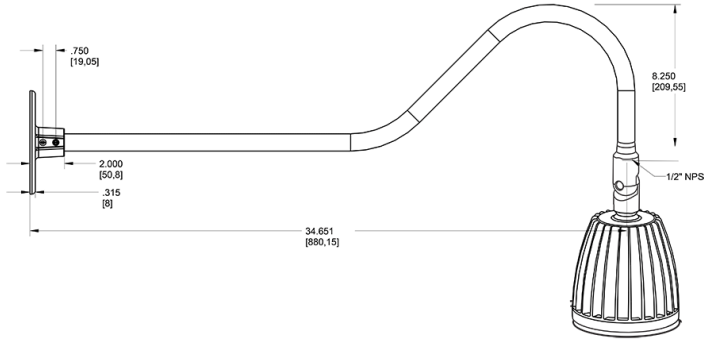

Dimensions

Features

- Adjustable 45° swivel joint
- Superior heat sink
- Die-cast aluminum housing
- 5-Year, No-Compromise Warranty

Ordering Matrix

Family	Wattage	Color Temp	Reflector	Shade	ShadeSize	Finish
GN2LED	26	Y	S			R
	13 = 13W 26 = 26W	Y = 3000K Warm N = 4000K Neutral	Blank = Flood R = Rectangular S = Spot	Blank = No Shade	Blank = No Shade Size	B = Black W = White A = Bronze S = Silver G = Hunter Green YL = Yellow LB = Light Blue BL = Royal Blue BWN = Brown I = Ivory R = Red