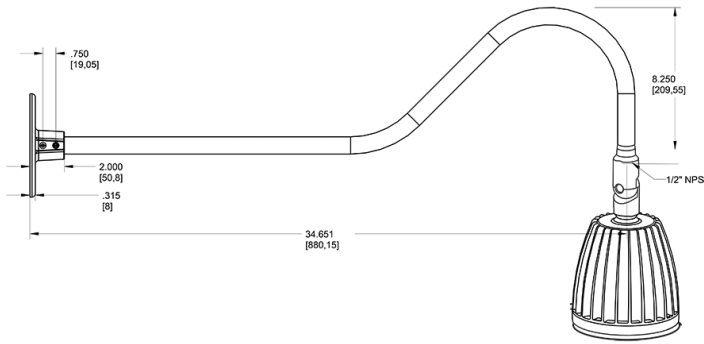

Dimensions

Features

- Adjustable 45° swivel joint
- Superior heat sink
- Die-cast aluminum housing
- 5-Year, No-Compromise Warranty

Ordering Matrix

Family	Wattage	Color Temp	Reflector	Shade	ShadeSize	Finish
GN2LED	26	Y	S			G
	13 = 13W 26 = 26W	Y = 3000K Warm N = 4000K Neutral	Blank = Flood R = Rectangular S = Spot	Blank = No Shade	Blank = No Shade Size	B = Black W = White A = Bronze S = Silver G = Hunter Green YL = Yellow LB = Light Blue BL = Royal Blue BWN = Brown I = Ivory R = Red