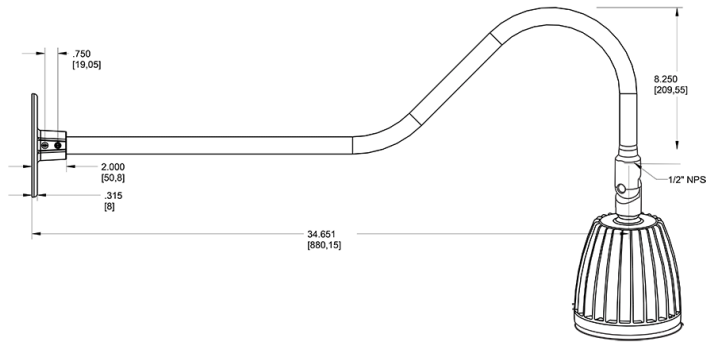

Dimensions

Features

- Adjustable 45° swivel joint
- Superior heat sink
- Die-cast aluminum housing
- 5-Year, No-Compromise Warranty

Ordering Matrix

Family	Wattage	Color Temp	Reflector	Shade	ShadeSize	Finish
GN2LED	26	Y	S			BWN
	13 = 13W 26 = 26W	Y = 3000K Warm N = 4000K Neutral	Blank = Flood R = Rectangular S = Spot	Blank = No Shade	Blank = No Shade Size	B = Black W = White A = Bronze S = Silver G = Hunter Green YL = Yellow LB = Light Blue BL = Royal Blue BWN = Brown I = Ivory R = Red