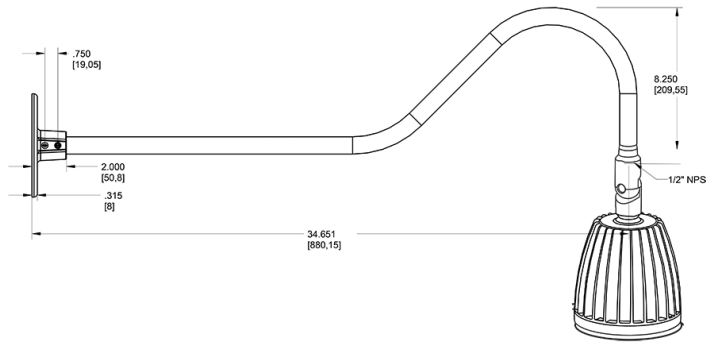

Dimensions

Features

- Adjustable 45° swivel joint
- Superior heat sink
- Die-cast aluminum housing
- 5-Year, No-Compromise Warranty

Ordering Matrix

Family	Wattage	Color Temp	Reflector	Shade	ShadeSize	Finish
GN2LED	26	Y	S			BL
	13 = 13W 26 = 26W	Y = 3000K Warm N = 4000K Neutral	Blank = Flood R = Rectangular S = Spot	Blank = No Shade	Blank = No Shade Size	B = Black W = White A = Bronze S = Silver G = Hunter Green YL = Yellow LB = Light Blue BL = Royal Blue BWN = Brown I = Ivory R = Red