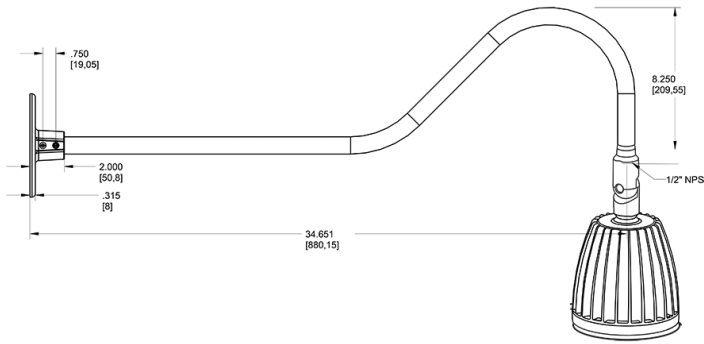

Dimensions

Features

- Adjustable 45° swivel joint
- Superior heat sink
- Die-cast aluminum housing
- 5-Year, No-Compromise Warranty

Ordering Matrix

Family	Wattage	Color Temp	Reflector	Shade	ShadeSize	Finish
GN2LED	26	Y	S			B
	13 = 13W 26 = 26W	Y = 3000K Warm N = 4000K Neutral	Blank = Flood R = Rectangular S = Spot	Blank = No Shade	Blank = No Shade Size	B = Black W = White A = Bronze S = Silver G = Hunter Green YL = Yellow LB = Light Blue BL = Royal Blue BWN = Brown I = Ivory R = Red