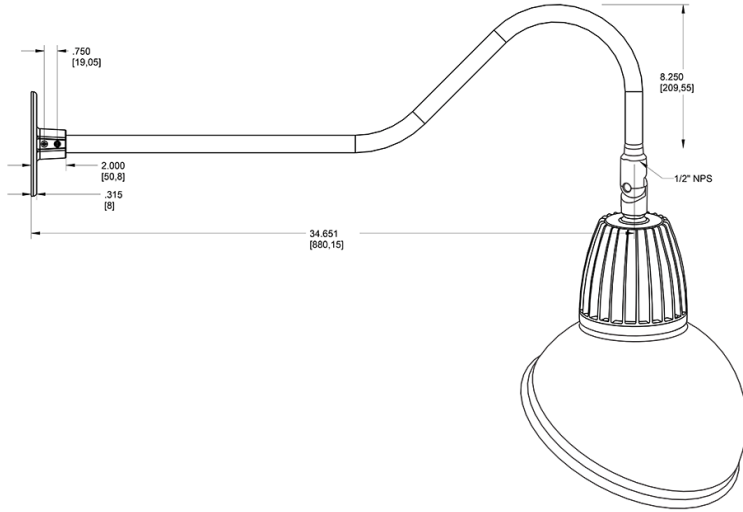

Dimensions

Features

- Adjustable 45° swivel joint
- Superior heat sink
- Die-cast aluminum housing
- 5-Year, No-Compromise Warranty

Ordering Matrix

Family	Wattage	Color Temp	Reflector	Shade	ShadeSize	Finish
GN2LED	26	Y	S	AD		G
	13 = 13W 26 = 26W	Y = 3000K Warm N = 4000K Neutral	Blank = Flood R = Rectangular S = Spot	AD = Angled Dome	11 = 11" Blank = 15"	B = Black W = White A = Bronze S = Silver G = Hunter Green YL = Yellow LB = Light Blue BL = Royal Blue BWN = Brown I = Ivory R = Red