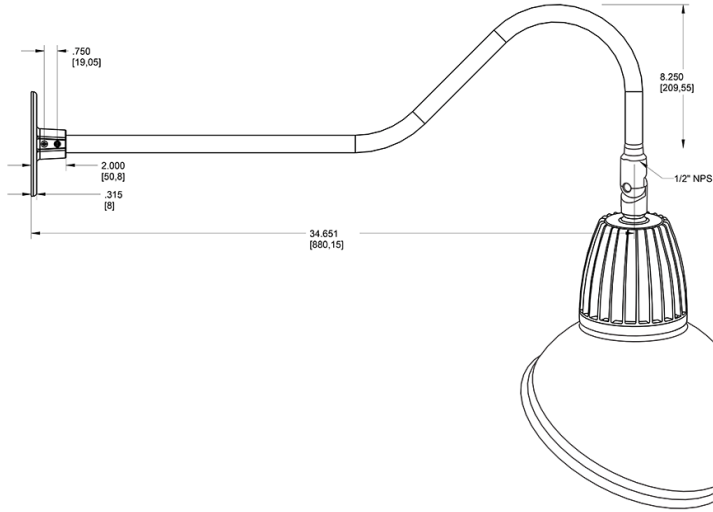

Dimensions

Features

- Adjustable 45° swivel joint
- Superior heat sink
- Die-cast aluminum housing
- 5-Year, No-Compromise Warranty

Ordering Matrix

Family	Wattage	Color Temp	Reflector	Shade	ShadeSize	Finish
GN2LED	26	Y	S	AD	11	W
	13 = 13W 26 = 26W	Y = 3000K Warm N = 4000K Neutral	Blank = Flood R = Rectangular S = Spot	AD = Angled Dome	11 = 11" Blank = 15"	B = Black W = White A = Bronze S = Silver G = Hunter Green YL = Yellow LB = Light Blue BL = Royal Blue BWN = Brown I = Ivory R = Red