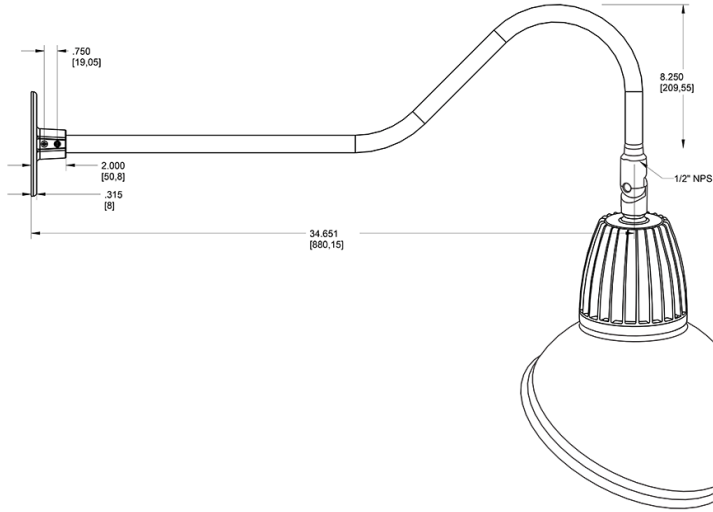

13 & 26 Watt Dome Shade LED Gooseneck Luminaire designed to match the architecture of Main Street storefronts and building perimeters. LED Gooseneck Dome Shade with 35" Goose Arm Style 2.

Color: Red

Weight: 14.0 lbs

Dimensions

Features

- Adjustable 45° swivel joint
- Superior heat sink
- Die-cast aluminum housing
- 5-Year, No-Compromise Warranty

Ordering Matrix

Family	Wattage	Color Temp	Reflector	Shade	ShadeSize	Finish
GN2LED	26	Y	S	AD	11	R
	13 = 13W 26 = 26W	Y = 3000K Warm N = 4000K Neutral	Blank = Flood R = Rectangular S = Spot	AD = Angled Dome	11 = 11" Blank = 15"	B = Black W = White A = Bronze S = Silver G = Hunter Green YL = Yellow LB = Light Blue BL = Royal Blue BWN = Brown I = Ivory R = Red