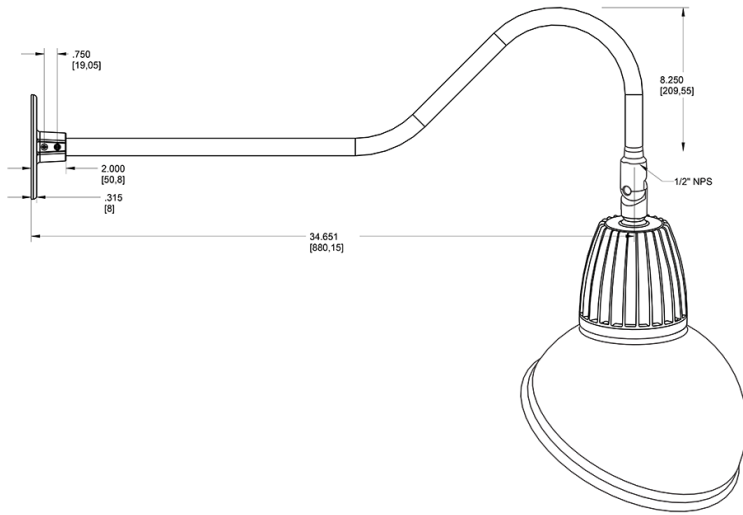

13 & 26 Watt Dome Shade LED Gooseneck Luminaire designed to match the architecture of Main Street storefronts and building perimeters. LED Gooseneck Dome Shade with 35" Goose Arm Style 2.

Color: Ivory

Weight: 14.0 lbs

Dimensions

Features

- Adjustable 45° swivel joint
- Superior heat sink
- Die-cast aluminum housing
- 5-Year, No-Compromise Warranty

Ordering Matrix

Family	Wattage	Color Temp	Reflector	Shade	ShadeSize	Finish
GN2LED	26	Y	S	AD	11	I
	13 = 13W 26 = 26W	Y = 3000K Warm N = 4000K Neutral	Blank = Flood R = Rectangular S = Spot	AD = Angled Dome	11 = 11" Blank = 15"	B = Black W = White A = Bronze S = Silver G = Hunter Green YL = Yellow LB = Light Blue BL = Royal Blue BWN = Brown I = Ivory R = Red