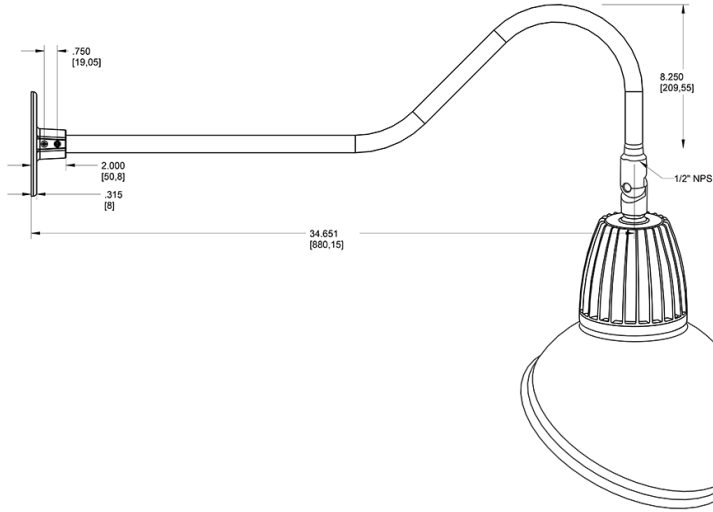

13 & 26 Watt Dome Shade LED Gooseneck Luminaire designed to match the architecture of Main Street storefronts and building perimeters. LED Gooseneck Dome Shade with 35" Goose Arm Style 2.

Color: Brown

Weight: 14.0 lbs

Dimensions

Features

- Adjustable 45° swivel joint
- Superior heat sink
- Die-cast aluminum housing
- 5-Year, No-Compromise Warranty

Ordering Matrix

Family	Wattage	Color Temp	Reflector	Shade	ShadeSize	Finish
GN2LED	26	Y	S	AD	11	BWN
	13 = 13W 26 = 26W	Y = 3000K Warm N = 4000K Neutral	Blank = Flood R = Rectangular S = Spot	AD = Angled Dome	11 = 11" Blank = 15"	B = Black W = White A = Bronze S = Silver G = Hunter Green YL = Yellow LB = Light Blue BL = Royal Blue BWN = Brown I = Ivory R = Red