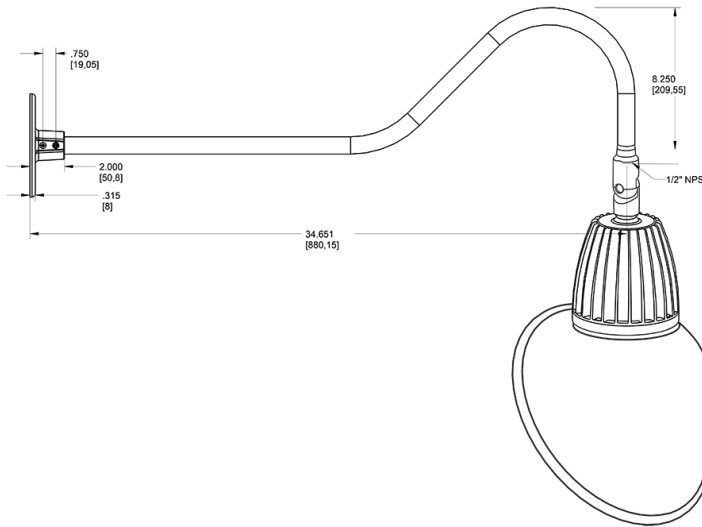

Dimensions

Features

- Adjustable 45° swivel joint
- Superior heat sink
- Die-cast aluminum housing
- 5-Year, No-Compromise Warranty

Ordering Matrix

Family	Wattage	Color Temp	Reflector	Shade	ShadeSize	Finish
GN2LED	26	Y	S	AC		YL
	13 = 13W 26 = 26W	Y = 3000K Warm N = 4000K Neutral	Blank = Flood R = Rectangular S = Spot	AC = Angled Cone	11 = 11" Blank = 15"	B = Black W = White A = Bronze S = Silver G = Hunter Green YL = Yellow LB = Light Blue BL = Royal Blue BWN = Brown I = Ivory R = Red