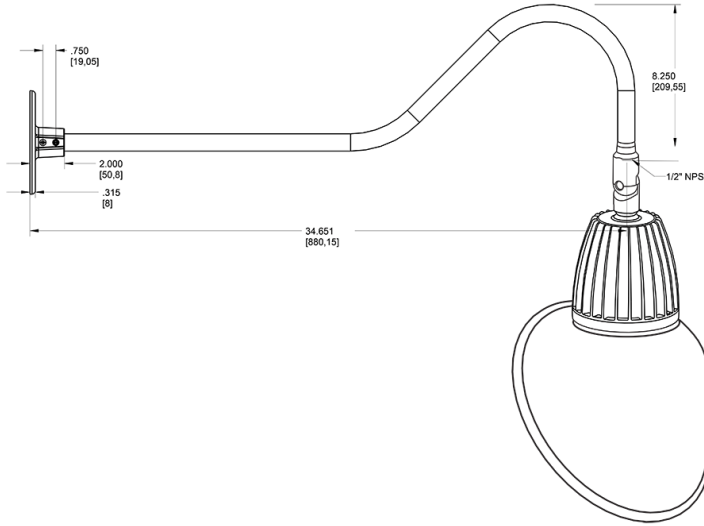

Dimensions

Features

- Adjustable 45° swivel joint
- Superior heat sink
- Die-cast aluminum housing
- 5-Year, No-Compromise Warranty

Ordering Matrix

Family	Wattage	Color Temp	Reflector	Shade	ShadeSize	Finish
GN2LED	26	Y	S	AC		W
	13 = 13W 26 = 26W	Y = 3000K Warm N = 4000K Neutral	Blank = Flood R = Rectangular S = Spot	AC = Angled Cone	11 = 11" Blank = 15"	B = Black W = White A = Bronze S = Silver G = Hunter Green YL = Yellow LB = Light Blue BL = Royal Blue BWN = Brown I = Ivory R = Red