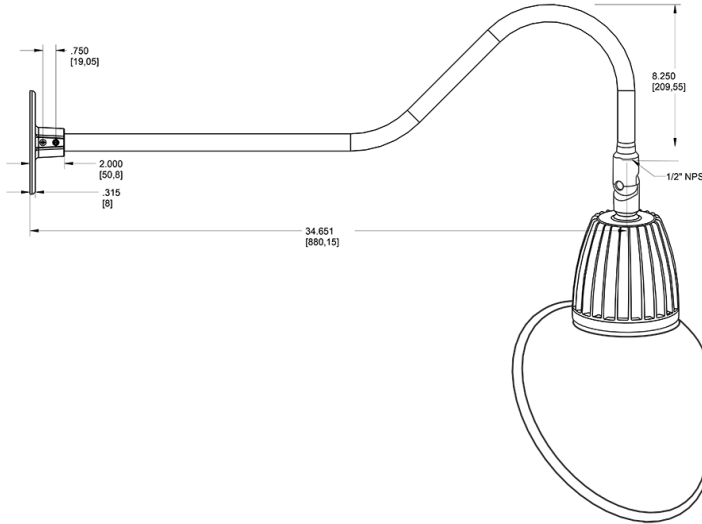

Dimensions

Features

- Adjustable 45° swivel joint
- Superior heat sink
- Die-cast aluminum housing
- 5-Year, No-Compromise Warranty

Ordering Matrix

Family	Wattage	Color Temp	Reflector	Shade	ShadeSize	Finish
GN2LED	26	Y	S	AC		LB
	13 = 13W 26 = 26W	Y = 3000K Warm N = 4000K Neutral	Blank = Flood R = Rectangular S = Spot	AC = Angled Cone	11 = 11" Blank = 15"	B = Black W = White A = Bronze S = Silver G = Hunter Green YL = Yellow LB = Light Blue BL = Royal Blue BWN = Brown I = Ivory R = Red