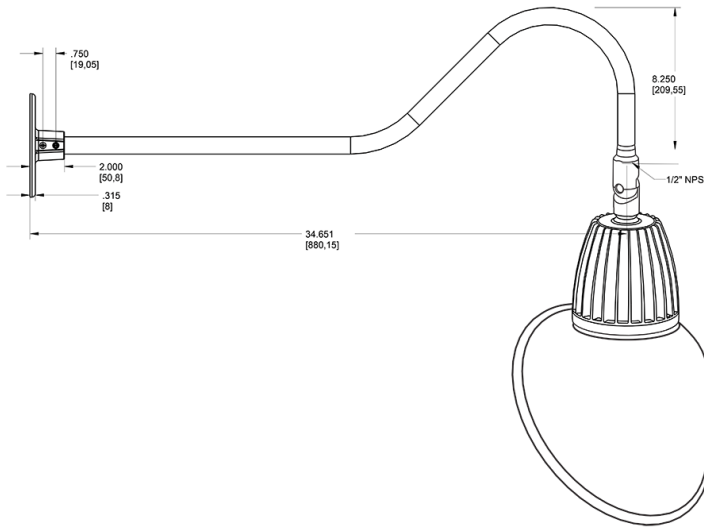

Dimensions

Features

- Adjustable 45° swivel joint
- Superior heat sink
- Die-cast aluminum housing
- 5-Year, No-Compromise Warranty

Ordering Matrix

Family	Wattage	Color Temp	Reflector	Shade	ShadeSize	Finish
GN2LED	26	Y	S	AC		I
	13 = 13W 26 = 26W	Y = 3000K Warm N = 4000K Neutral	Blank = Flood R = Rectangular S = Spot	AC = Angled Cone	11 = 11" Blank = 15"	B = Black W = White A = Bronze S = Silver G = Hunter Green YL = Yellow LB = Light Blue BL = Royal Blue BWN = Brown I = Ivory R = Red