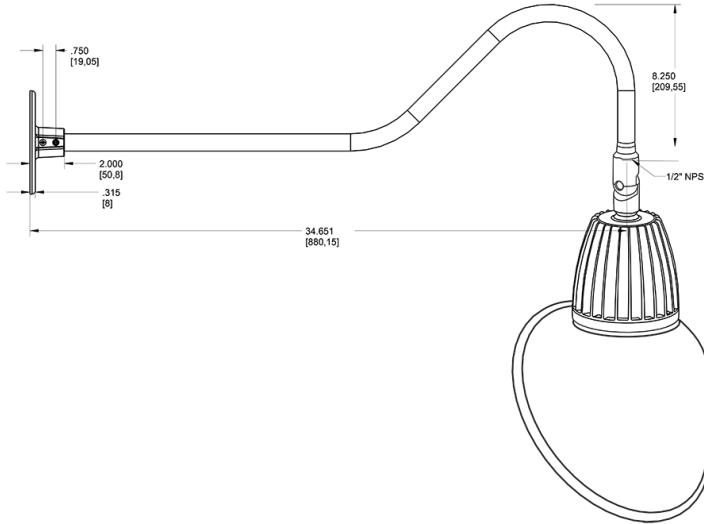

Technical Specifications

Compliance

UL Listed:

Suitable for wet locations. Suitable for mounting within 4ft (1.2m) of the ground.

IESNA LM-79 & lm-80 Testing:

RAB LED luminaires and LED components have been tested by an independent laboratory in accordance with IESNA lm-79 and lm-80

Dimensions

Features

- Adjustable 45° swivel joint
- Superior heat sink
- Die-cast aluminum housing
- 5-Year, No-Compromise Warranty

Ordering Matrix

Family	Wattage	Color Temp	Reflector	Shade	ShadeSize	Finish
GN2LED	26	Y	S	AC		G
	13 = 13W 26 = 26W	Y = 3000K Warm N = 4000K Neutral	Blank = Flood R = Rectangular S = Spot	AC = Angled Cone	11 = 11" Blank = 15"	B = Black W = White A = Bronze S = Silver G = Hunter Green YL = Yellow LB = Light Blue BL = Royal Blue BWN = Brown I = Ivory R = Red