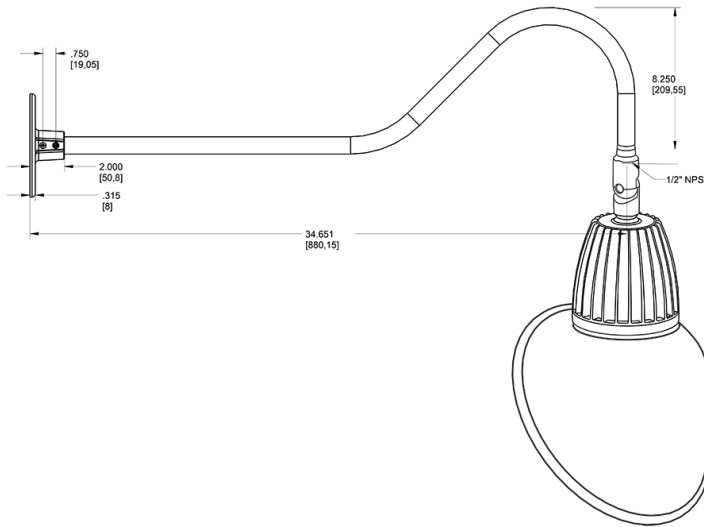

Dimensions

Features

- Adjustable 45° swivel joint
- Superior heat sink
- Die-cast aluminum housing
- 5-Year, No-Compromise Warranty

Ordering Matrix

Family	Wattage	Color Temp	Reflector	Shade	ShadeSize	Finish
GN2LED	26	Y	S	AC		BWN
	13 = 13W 26 = 26W	Y = 3000K Warm N = 4000K Neutral	Blank = Flood R = Rectangular S = Spot	AC = Angled Cone	11 = 11" Blank = 15"	B = Black W = White A = Bronze S = Silver G = Hunter Green YL = Yellow LB = Light Blue BL = Royal Blue BWN = Brown I = Ivory R = Red