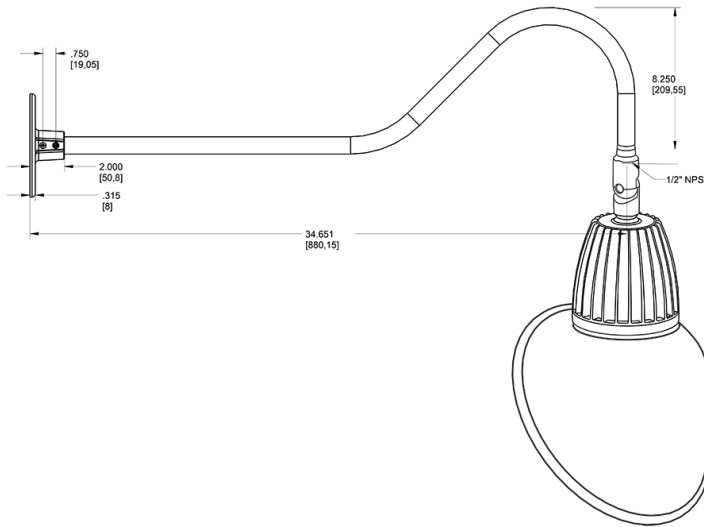

Technical Specifications

Compliance

UL Listed:

Suitable for wet locations. Suitable for mounting within 4ft (1.2m) of the ground.

IESNA LM-79 & lm-80 Testing:

RAB LED luminaires and LED components have been tested by an independent laboratory in accordance with IESNA lm-79 and lm-80

Dimensions

Features

- Adjustable 45° swivel joint
- Superior heat sink
- Die-cast aluminum housing
- 5-Year, No-Compromise Warranty

Ordering Matrix

Family	Wattage	Color Temp	Reflector	Shade	ShadeSize	Finish
GN2LED	26	Y	S	AC		BL
	13 = 13W 26 = 26W	Y = 3000K Warm N = 4000K Neutral	Blank = Flood R = Rectangular S = Spot	AC = Angled Cone	11 = 11" Blank = 15"	B = Black W = White A = Bronze S = Silver G = Hunter Green YL = Yellow LB = Light Blue BL = Royal Blue BWN = Brown I = Ivory R = Red